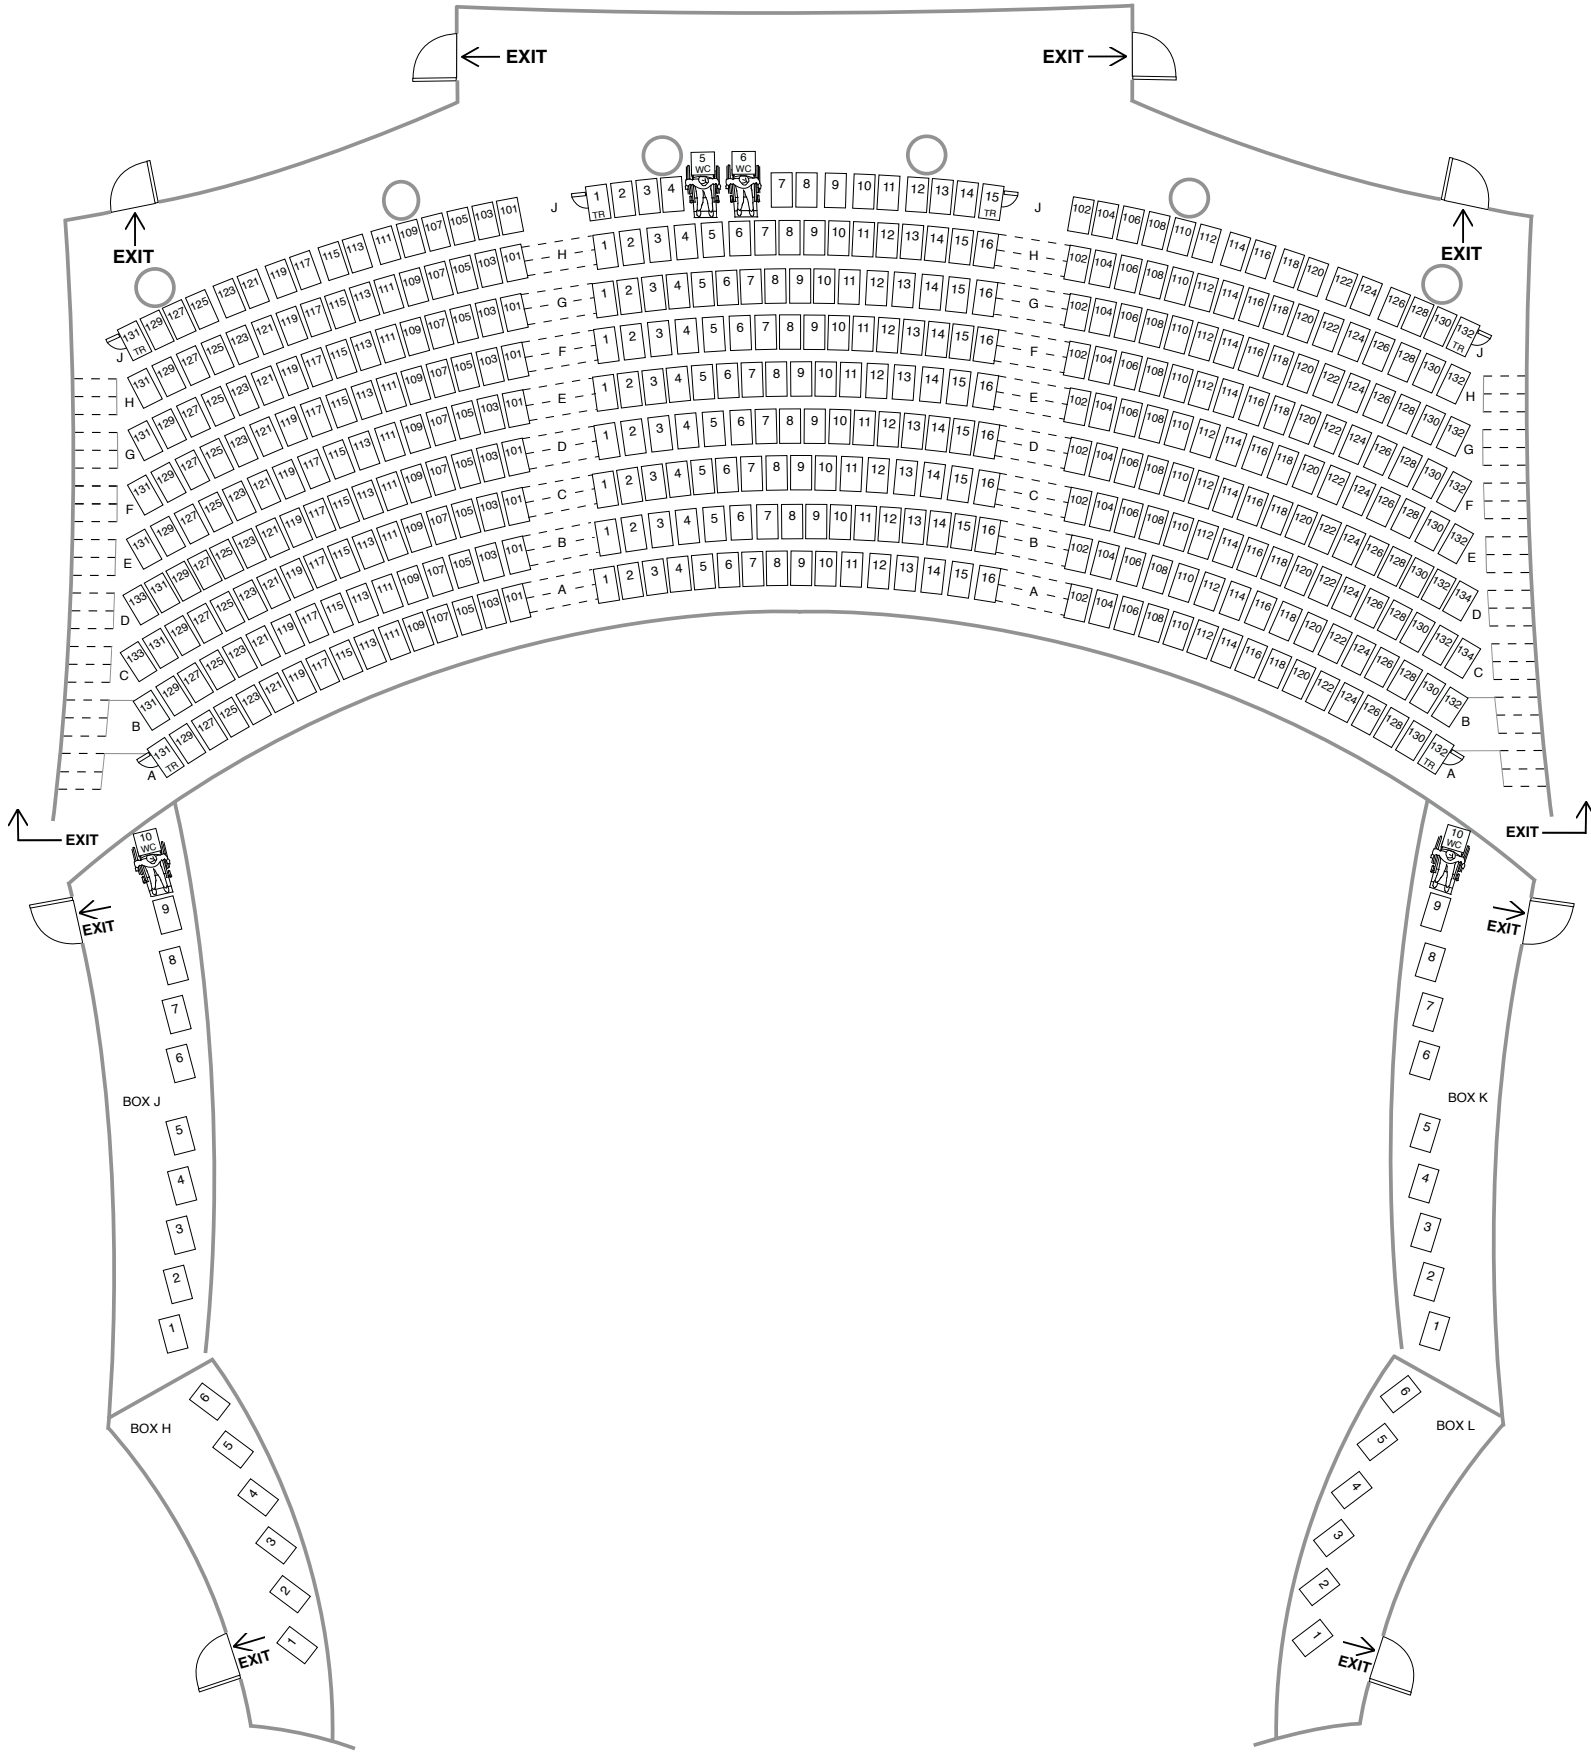

**DELTA HALL - TIER TWO  
ECCLES THEATER**

WC = Wheelchair Space  
WC COMP = Wheelchair Companion

TR = Transfer Seat  
----- = Step/Elevation Change

Regular seats are 20" to 22" wide  
Wheelchair spaces are 36" wide  
In-Fill chairs are 18<sup>3</sup>/<sub>8</sub>" to 20<sup>3</sup>/<sub>8</sub>" wide

**TOTAL VENUE CAPACITY = 2,501 | TIER TWO LEVEL = 467**

STAGE